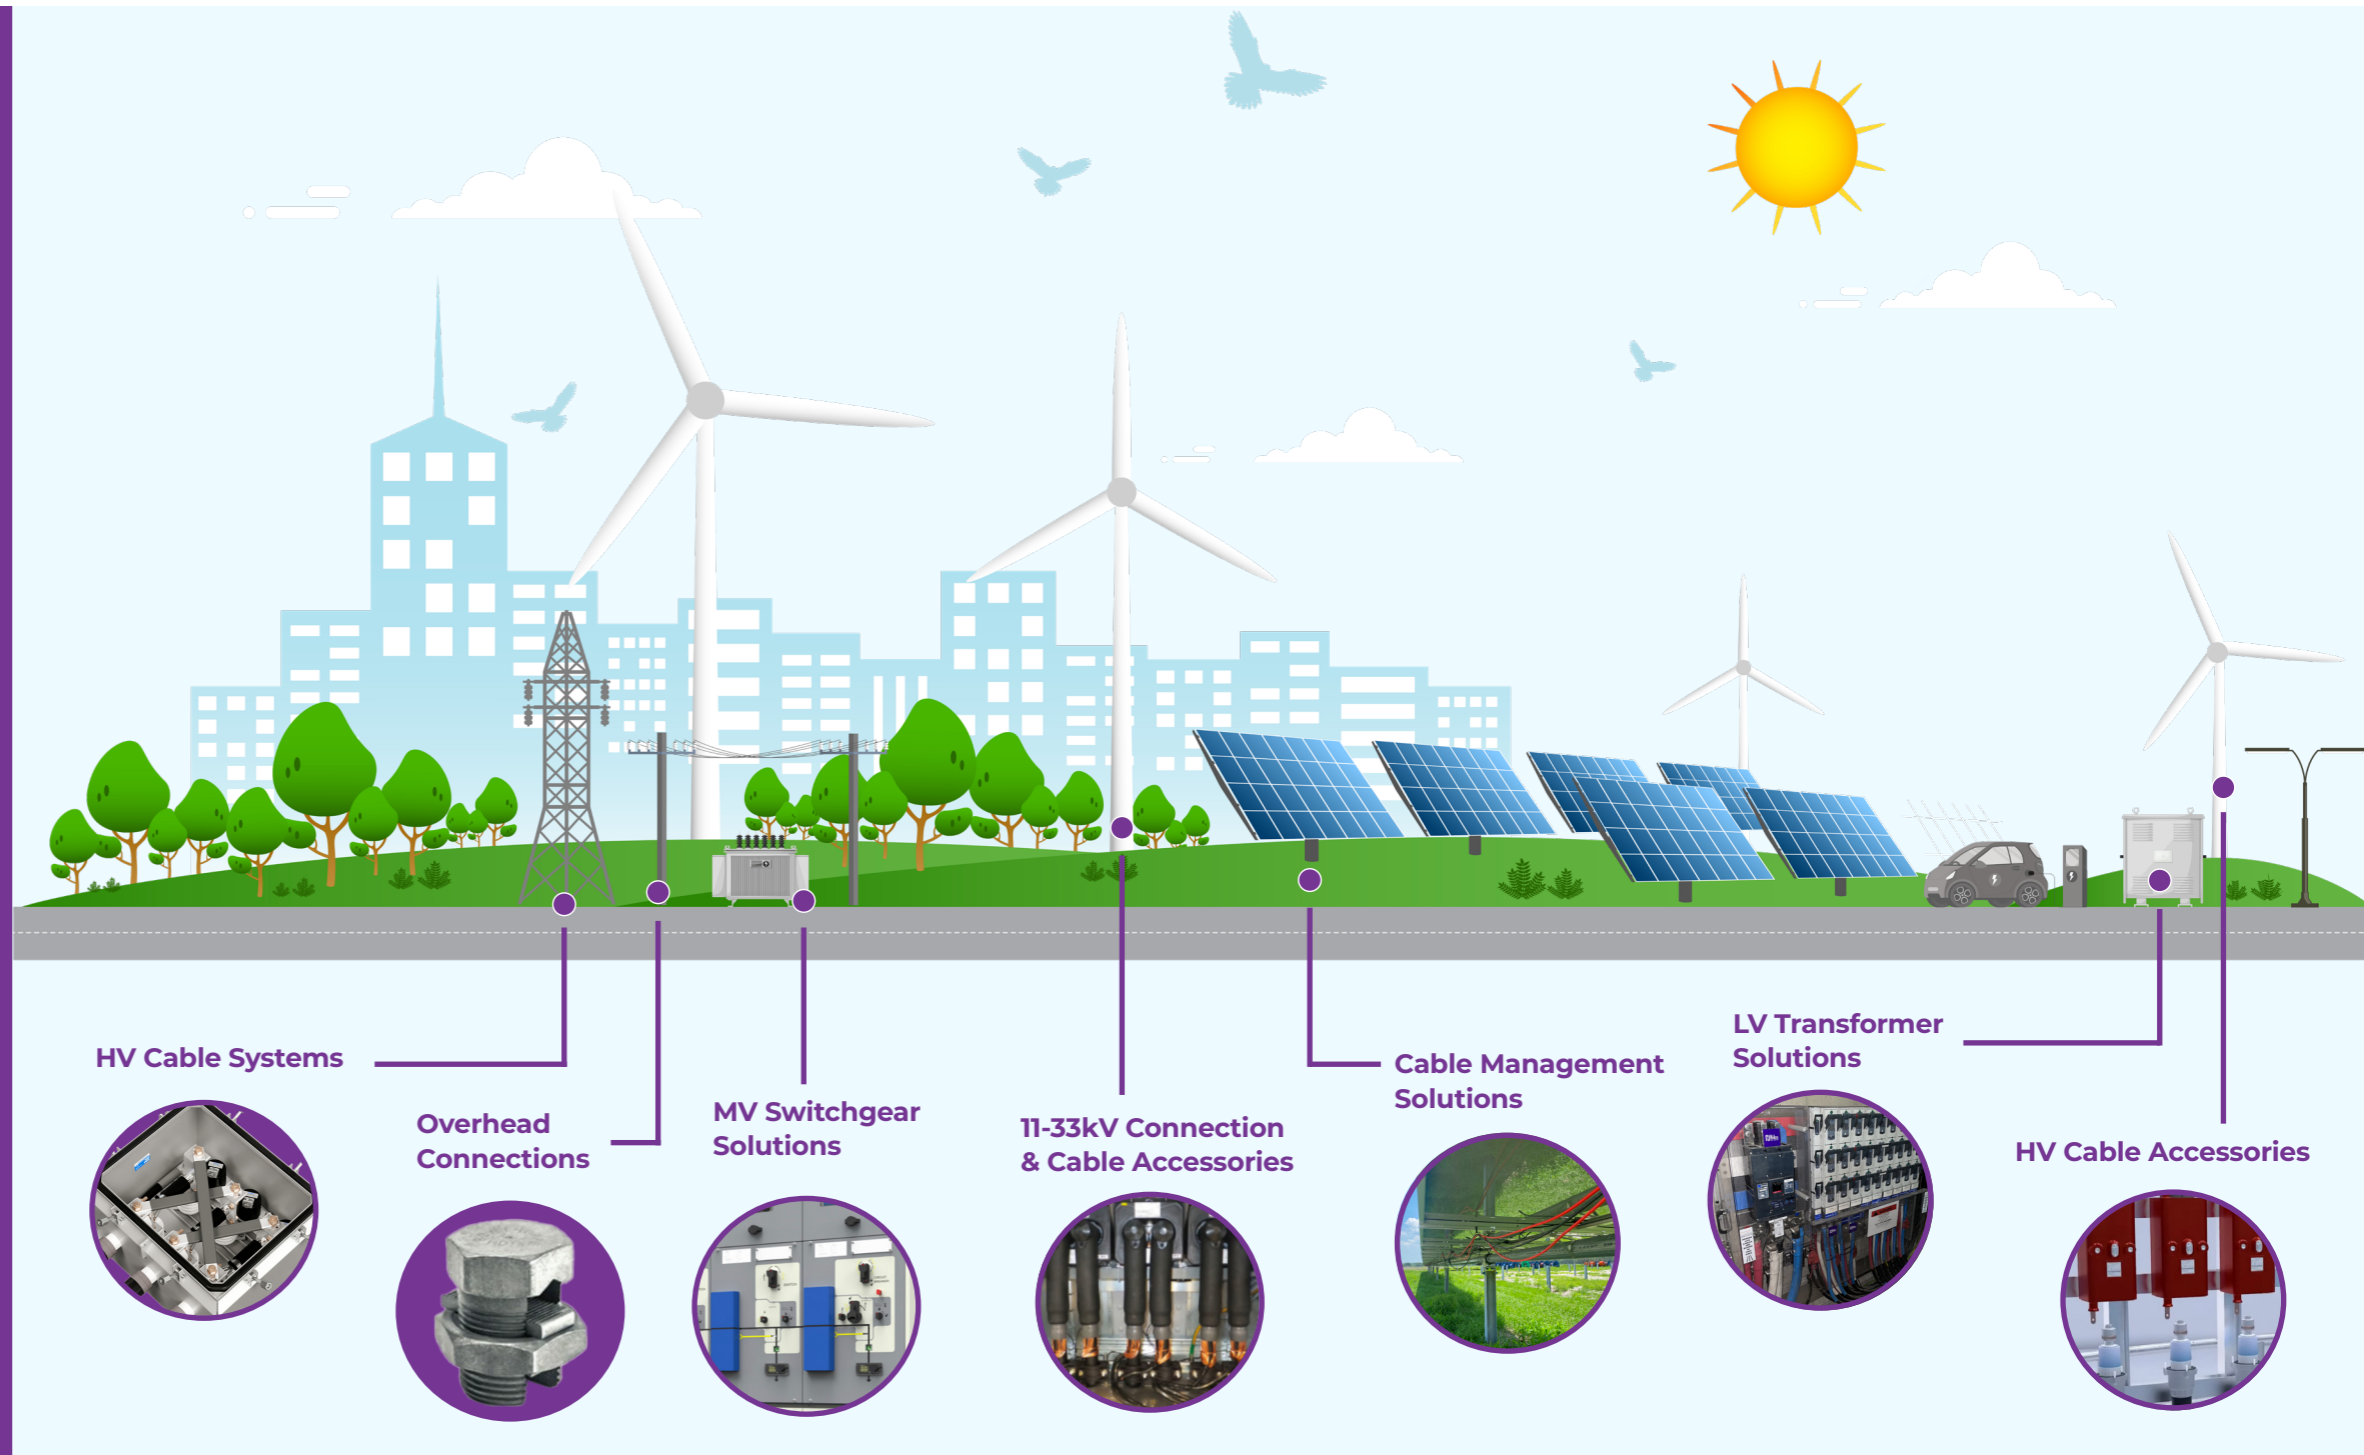

A Greener Tomorrow

Hiko Power Engineering - helping NZ power the future

Hiko Power Engineering Ltd has been working with DNOs in Aotearoa New Zealand since the 1950's to safely connect our communities to power the future.

Hiko specialises in a wide range of connection and cable accessories and is a key partner for your renewable energy projects providing solutions from the energy source to the end user.

Hiko is the proud New Zealand distributor of global brands like NKT, Pfisterer, HellermannTyton, and Insulect, all experts in the field of renewable connection accessories and cable management solutions which can be custom designed to provide you with the very best, safest and reliable long-term renewable energy connection solutions.

PFISTERER

NKT

Lucy Electric

HellermannTyton

insulect
VERSATILITY VIA COLLABORATION