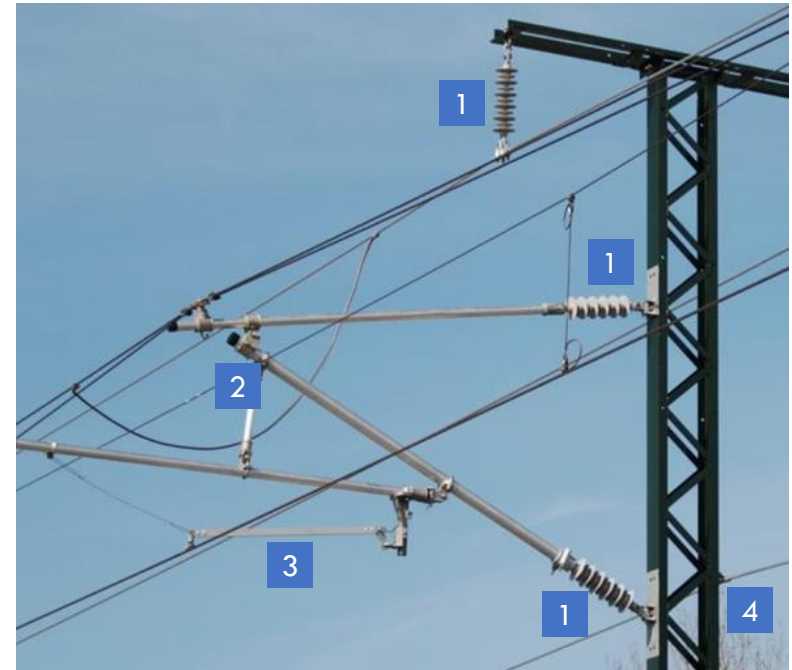

Suspension clamp

RAILWAY ELECTRIFICATION SOLUTIONS

CURRENT CARRYING DROPPERS

- MW Range : 25-120mm²
- CW A & B Types
- Material: Copper alloy or Stainless steel
- Cold forged clamps
- References:
 - AVE (High Speed Spain)
 - DB (Germany)
 - TCDD (Turkey)
 - Chinese rail
 - Mexico city Light Train
 - Rail Baltica