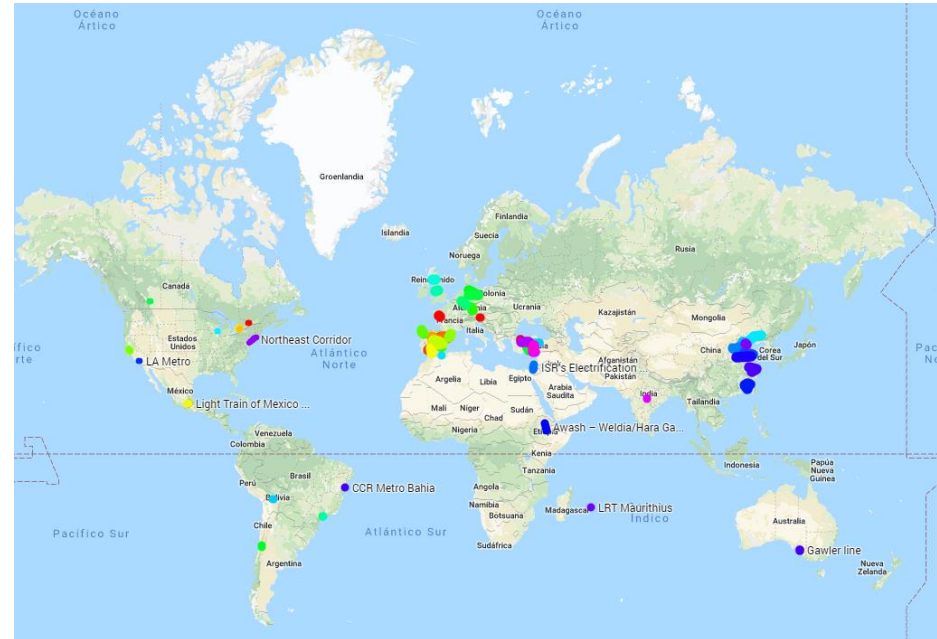

Austria
Germany
Bosnia
Finland
Italy
Croatia
Romania
Switzerland
Slovakia
Slovenia
England

International

Australia
China
India
Russia
Thailand
USA

- Knill group acquired the “PFISTERER Rail” division in December 2021
- Now “Mosdorfer Rail”

MANUFACTURING FACILITIES

- Mosdorfer Upresa Rail SAU (Barcelona, Spain)
- Mosdorfer Rail Ltd (Sheffield, UK)
- Mosdorfer Inda Pvt Ltd. (Mumbai, India)

RAILWAY ELECTRIFICATION SOLUTIONS

RAILWAY ELECTRIFICATION SOLUTIONS

cobra

**COMSA
EMTE**

TSO

SEMI

HITACHI

**mass.
electric
construction
company**

RFI
RETE FERROVIARIA ITALIANA
GRUPPO FERROVIE DELLO STATO ITALIANE

ferguson electric
your connection to quality

SOUNDTRANSIT

T Massachusetts Bay
Transportation Authority

REFERENCES

RAIL PROJECTS

- MOSDORFER has supplied full solutions for high speed projects, conventional lines, light trains, streetcars and metros worldwide.
- PFISTERER position itself as a solution partner.