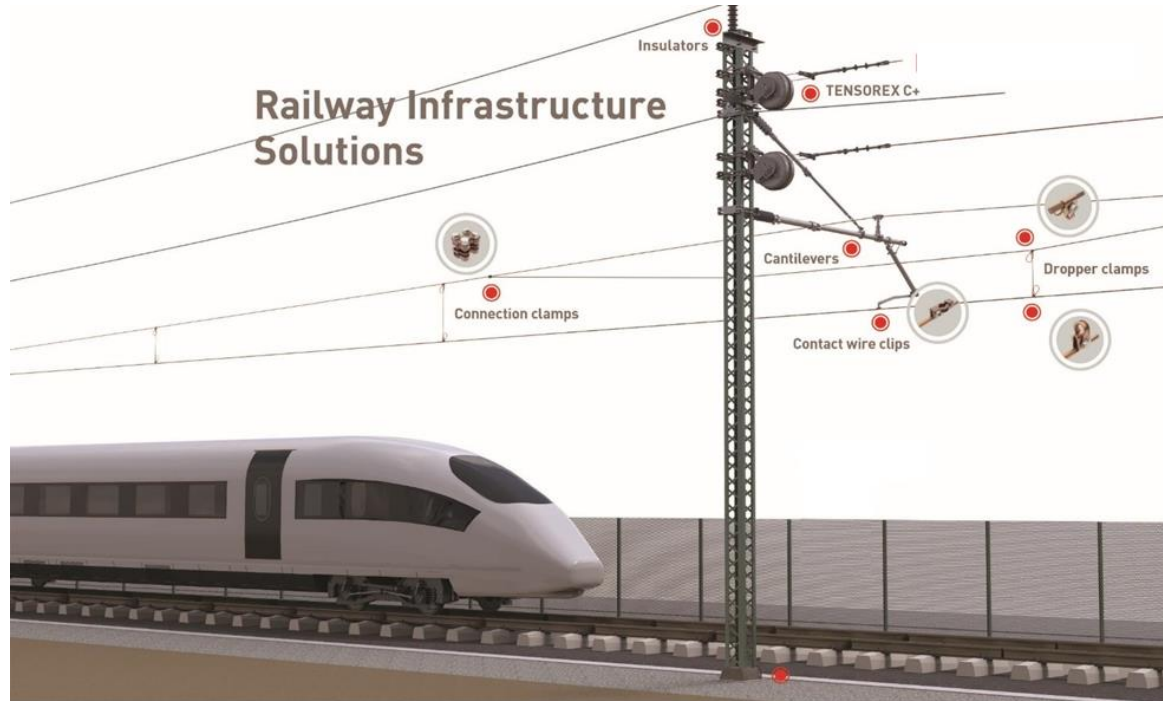

RAILWAY ELECTRIFICATION SOLUTIONS