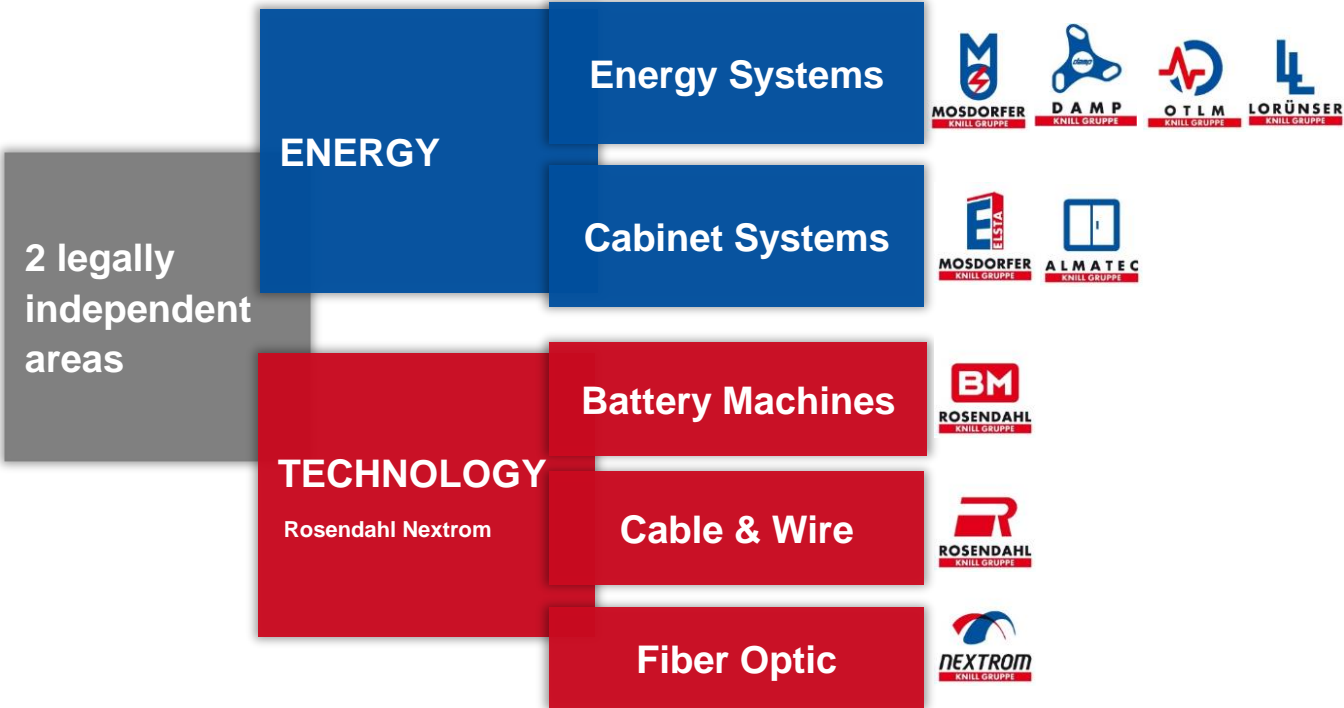

MANUFACTURING FACILITIES

- Mosdorfer Upresa Rail SAU (Barcelona, Spain)
- Mosdorfer Rail Ltd (Sheffield, UK)
- Mosdorfer Inda Pvt Ltd. (Mumbai, India)

RAILWAY ELECTRIFICATION SOLUTIONS

RAILWAY ELECTRIFICATION SOLUTIONS